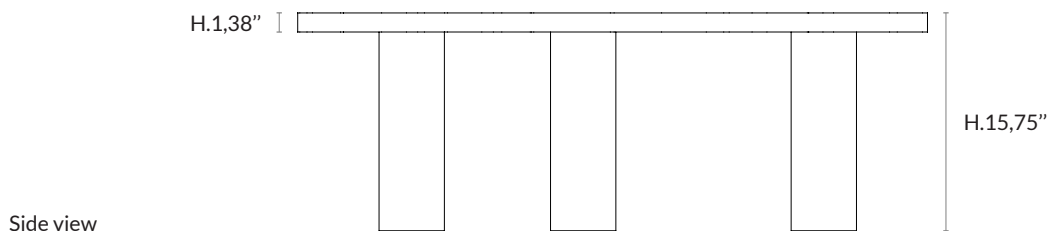

PRODUCT SHEET US

VESUVE COFFEE TABLE 1P

Non contractual picture / Photographie non contractuelle

AAE VESUVE COFFEE TABLE PS

Alain Ellouz
.paris

Type	Coffee table
Environment	Indoor
Material	Alabaster
Weight	For following dimensions : Approx. 88,2 lb