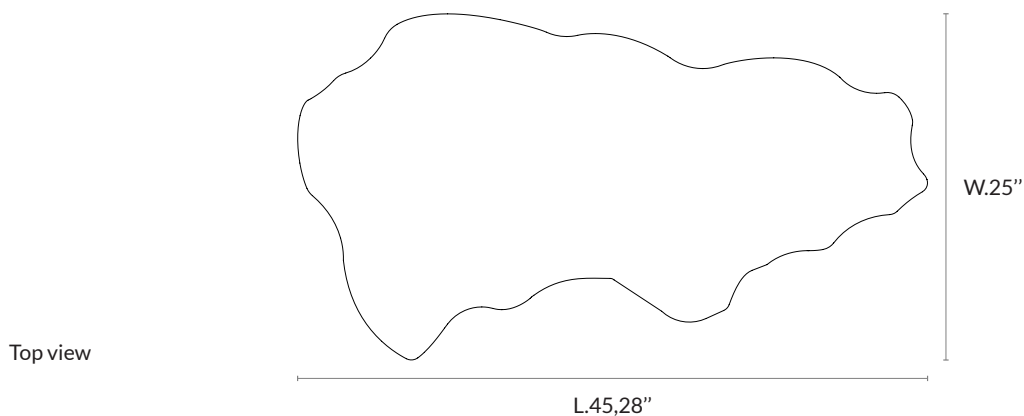

PRODUCT SHEET US

VESUVE COFFEE TABLE 1P

Non contractual picture / Photographie non contractuelle

AAE VESUVE COFFEE TABLE PS

Alain Ellouz
.paris

Type	Coffee table
Environment	Indoor
Material	Alabaster
Weight	For following dimensions : Approx. 88,2 lb